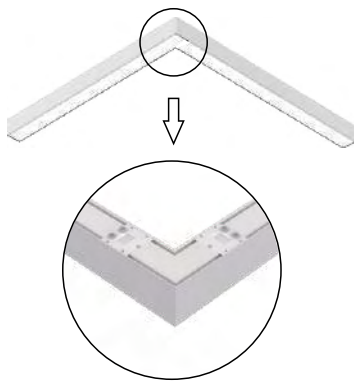

CONNECTIONS

90° CONNECTION

X - CONNECTION

T - CONNECTION

Date:	Project Name:
Type:	Part Number:

ACCESSORIES

ORDER#	MODEL#	DESCRIPTION
R39401	RENO-TLSN2-MCCT-7W-UP-WH	7W, 120-347V, CCT Upper luminous module (2FT, White)
R39413	RENO-TLSN2-MCCT-7W-UP-BK	7W, 120-347V, CCT Upper luminous module (2FT, Black)
R39402	RENO-TLSN4-MCCT-12W-UP-WH	12W, 120-347V, CCT Upper luminous module (4FT, White)
R39414	RENO-TLSN4-MCCT-12W-UP-BK	12W, 120-347V, CCT Upper luminous module (4FT, Black)
R39403	RENO-TLSN8-MCCT-15W-UP-WH	15W, 120-347V, CCT Upper luminous module (8FT, White)
R39415	RENO-TLSN8-MCCT-15W-UP-BK	15W, 120-347V, CCT Upper luminous module (8FT, Black)
R39404	RENO-TLSN-MCCT-L-WH	90° Connector that can be illuminated-CCT (White)
R39416	RENO-TLSN-MCCT-L-BK	90° Connector that can be illuminated-CCT (Black)
R39406	RENO-TLSN-MCCT-T-WH	T Connector that can be illuminated-CCT (White)
R39418	RENO-TLSN-MCCT-T-BK	T Connector that can be illuminated-CCT (Black)
R39405	RENO-TLSN-MCCT-X-WH	X Connector that can be illuminated-CCT
R39407	RENO-TLSN-SK	Suspension Kits
R39409	RENO-TLSN-RMK	Recessed Mount Kits
R39410	RENO-TLSN-WMK	Wall Mount Kits
R39411	RENO-TLSN-CMK	Surface Mount Kits
R39408	RENO-TLSN-CK	Linear Connector Kits
R39412	RENO-TLSN-CANOPY-WH	Canopy kits for Ceiling Mount
R39419	RENO-TLSN-CANOPY-BK	Canopy kits for Ceiling Mount