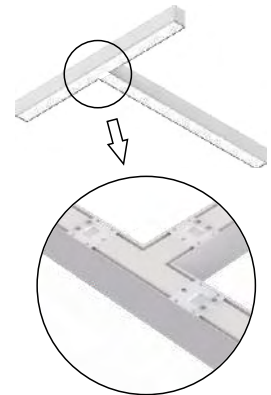

CONNECTIONS

90° CONNECTION

X - CONNECTION

T - CONNECTION

Date:	Project Name:
Type:	Part Number:

ACCESSORIES

ORDER#	MODEL#	DESCRIPTION
R39401	RENO-TLSN2-MCCT-7W-UP-WH	7W, 120-347V, CCT Upper luminous module (2FT, White)
R39413	RENO-TLSN2-MCCT-7W-UP-BK	7W, 120-347V, CCT Upper luminous module (2FT, Black)
R39402	RENO-TLSN4-MCCT-12W-UP-WH	12W, 120-347V, CCT Upper luminous module (4FT, White)
R39414	RENO-TLSN4-MCCT-12W-UP-BK	12W, 120-347V, CCT Upper luminous module (4FT, Black)
R39403	RENO-TLSN8-MCCT-15W-UP-WH	15W, 120-347V, CCT Upper luminous module (8FT, White)
R39415	RENO-TLSN8-MCCT-15W-UP-BK	15W, 120-347V, CCT Upper luminous module (8FT, Black)
R39404	RENO-TLSN-MCCT-L-WH	90° Connector that can be illuminated-CCT (White)
R39416	RENO-TLSN-MCCT-L-BK	90° Connector that can be illuminated-CCT (Black)
R39406	RENO-TLSN-MCCT-T-WH	T Connector that can be illuminated-CCT (White)
R39418	RENO-TLSN-MCCT-T-BK	T Connector that can be illuminated-CCT (Black)
R39405	RENO-TLSN-MCCT-X-WH	X Connector that can be illuminated-CCT
R39407	RENO-TLSN-SK	Suspension Kits
R39409	RENO-TLSN-RMK	Recessed Mount Kits
R39410	RENO-TLSN-WMK	Wall Mount Kits
R39411	RENO-TLSN-CMK	Surface Mount Kits
R39408	RENO-TLSN-CK	Linear Connector Kits
R39412	RENO-TLSN-CANOPY-WH	Canopy kits for Ceiling Mount
R39419	RENO-TLSN-CANOPY-BK	Canopy kits for Ceiling Mount