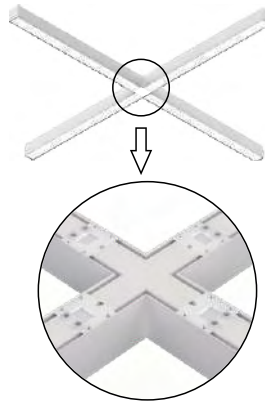

CONNECTIONS

90° CONNECTION

X - CONNECTION

T - CONNECTION

Date:	Project Name:
Type:	Part Number:

ACCESSORIES

ORDER#	MODEL#	DESCRIPTION
R39401	RENO-TLSN2-MCCT-7W-UP-WH	7W, 120-347V, CCT Upper luminous module (2FT, White)
R39413	RENO-TLSN2-MCCT-7W-UP-BK	7W, 120-347V, CCT Upper luminous module (2FT, Black)
R39402	RENO-TLSN4-MCCT-12W-UP-WH	12W, 120-347V, CCT Upper luminous module (4FT, White)
R39414	RENO-TLSN4-MCCT-12W-UP-BK	12W, 120-347V, CCT Upper luminous module (4FT, Black)
R39403	RENO-TLSN8-MCCT-15W-UP-WH	15W, 120-347V, CCT Upper luminous module (8FT, White)
R39415	RENO-TLSN8-MCCT-15W-UP-BK	15W, 120-347V, CCT Upper luminous module (8FT, Black)
R39404	RENO-TLSN-MCCT-L-WH	90° Connector that can be illuminated-CCT (White)
R39416	RENO-TLSN-MCCT-L-BK	90° Connector that can be illuminated-CCT (Black)
R39406	RENO-TLSN-MCCT-T-WH	T Connector that can be illuminated-CCT (White)
R39418	RENO-TLSN-MCCT-T-BK	T Connector that can be illuminated-CCT (Black)
R39405	RENO-TLSN-MCCT-X-WH	X Connector that can be illuminated-CCT
R39407	RENO-TLSN-SK	Suspension Kits
R39409	RENO-TLSN-RMK	Recessed Mount Kits
R39410	RENO-TLSN-WMK	Wall Mount Kits
R39411	RENO-TLSN-CMK	Surface Mount Kits
R39408	RENO-TLSN-CK	Linear Connector Kits
R39412	RENO-TLSN-CANOPY-WH	Canopy kits for Ceiling Mount
R39419	RENO-TLSN-CANOPY-BK	Canopy kits for Ceiling Mount